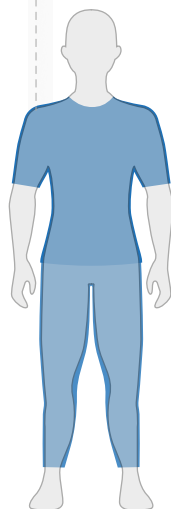

SIZE CHARTS

FOOTWEAR

UK	C10	C10.5	C11	C11.5	C12	C12.5	C13	13.5	1	1.5	2	2.5	3	3.5	4	4.5	5	5.5
Europe	27	28	28.5	29	30	30.5	31	32	32.5	33	34	34.5	35	36	36.5	37	38	38.5
Japan	16.0	16.5	17.0	17.5	18.0	18.5	19.0	19.5	20.0	20.5	21.0	21.5	22.0	22.5	23.0	23.5	24.0	24.5

APPAREL

MEN'S	S	M	L	XL	XXL
Chest (cm)	89-96	97-104	105-112	113-120	121-127
Waist (cm)	73-80	81-88	89-96	97-104	105-111
Hips (cm)	89-96	97-104	105-112	113-120	121-127
Height (cm)	170-175	175-180	180-185	185-190	190-195

WOMEN'S	XS	S	M	L	XL
Chest (cm)	75-81	82-88	89-95	96-102	103-109
Waist (cm)	55-61	61-67	67-73	73-79	79-85
Hips (cm)	78-84	85-91	92-98	99-105	106-112
Height (cm)	156-163	163-168	168-173	173-178	178-183

JUNIOR'S	116/S	128/M	140/L	152/XL
Height (cm)	116	128	140	152
Suggested age	6	8	10	12

SOCKS	S	M	L	XL
UK	3-4½	5-6½	7-8½	9-11½
Europe	35-37	38-40	41-43	44-46

APPAREL FITTING GUIDE

BODY FIT

B/F

Our **BodyFit** strategically provides support to targeted muscle groups.

SLIM FIT

SL/F

SlimFit apparel conforms to the shape of the body, without restricting movement.