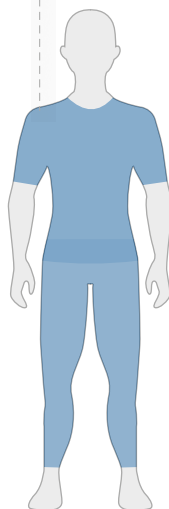

SIZE CHARTS

FOOTWEAR

UK	C10	C10.5	C11	C11.5	C12	C12.5	C13	13.5	1	1.5	2	2.5	3	3.5	4	4.5	5	5.5
Europe	27	28	28.5	29	30	30.5	31	32	32.5	33	34	34.5	35	36	36.5	37	38	38.5
Japan	16.0	16.5	17.0	17.5	18.0	18.5	19.0	19.5	20.0	20.5	21.0	21.5	22.0	22.5	23.0	23.5	24.0	24.5

UK	6	6.5	7	7.5	8	8.5	9	9.5	10	10.5	11	11.5	12	12.5	13	13.5	14	14.5	15
Europe	39	40	40.5	41	42	42.5	43	44	44.5	45	46	46.5	47	48.5		50		51	
Japan	25.0	25.5	26.0	26.5	27.0	27.5	28.0	28.5	29.0	29.5	30.0	30.5	31.0	31.5	32.0	32.5	33.0	33.5	34.0

APPAREL

MEN'S	S	M	L	XL	XXL
Chest (cm)	89-96	97-104	105-112	113-120	121-127
Waist (cm)	73-80	81-88	89-96	97-104	105-111
Hips (cm)	89-96	97-104	105-112	113-120	121-127
Height (cm)	170-175	175-180	180-185	185-190	190-195

WOMEN'S	XS	S	M	L	XL
Chest (cm)	75-81	82-88	89-95	96-102	103-109
Waist (cm)	55-61	61-67	67-73	73-79	79-85
Hips (cm)	78-84	85-91	92-98	99-105	106-112
Height (cm)	156-163	163-168	168-173	173-178	178-183

JUNIOR'S	116/S	128/M	140/L	152/XL
Height (cm)	116	128	140	152
Suggested age	6	8	10	12

SOCKS	S	M	L	XL
UK	3-4½	5-6½	7-8½	9-11½
Europe	35-37	38-40	41-43	44-46

APPAREL FITTING GUIDE

BODY FIT

B/F

Our **BodyFit** strategically provides support to targeted muscle groups.